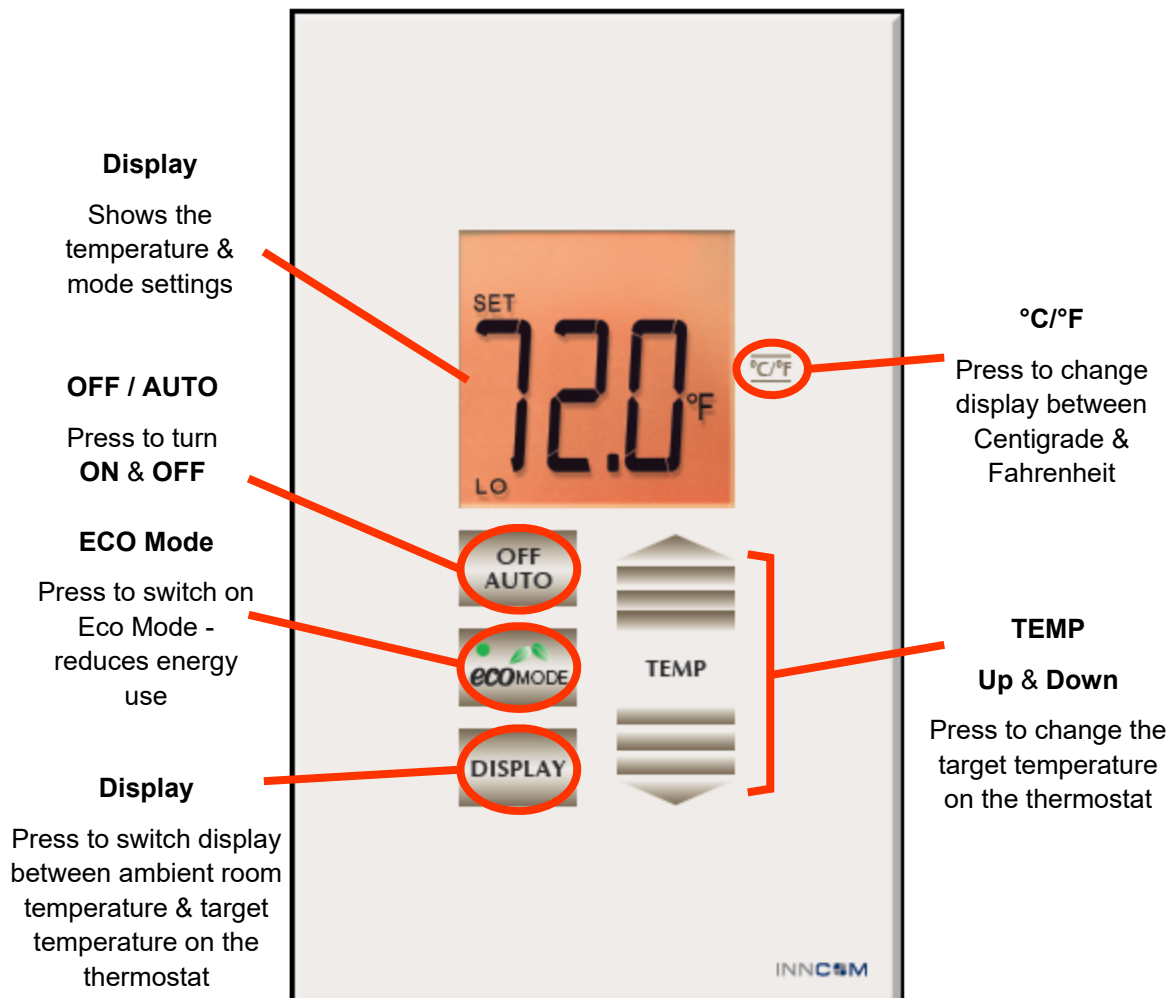

# Thermostat - Room Temperature Control

**Standard Temperature (Default Setting) = 22°C (71.6°F)**

1. When you are in the room, as long as the control is in Auto mode, the system will automatically keep the temperature within 2° of the set temperature.
2. If you leave the room with the control in Auto mode, the system will keep the room temperature within 6° of the set temperature.